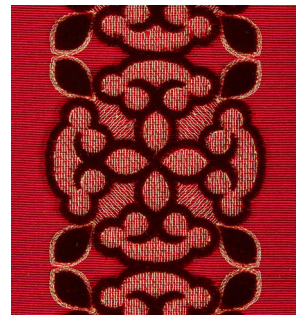

Est. 1836

HOLLAND & SHERRY

INTERIORS

EMBTR064
Bones

EMBTR065
Beige

EMBTR066
Chestnut

EMBTR067
Blue

EMBTR068
Imperial

EMBTR076
Moss

ADORNED TRIM COLLECTION || SOPHIA

Width / Base Material:
4.25" / Gros Grain (cotton blend)

Sold in 4 yd (3.66 m) length units
Min. order is 4 yds (1 unit)