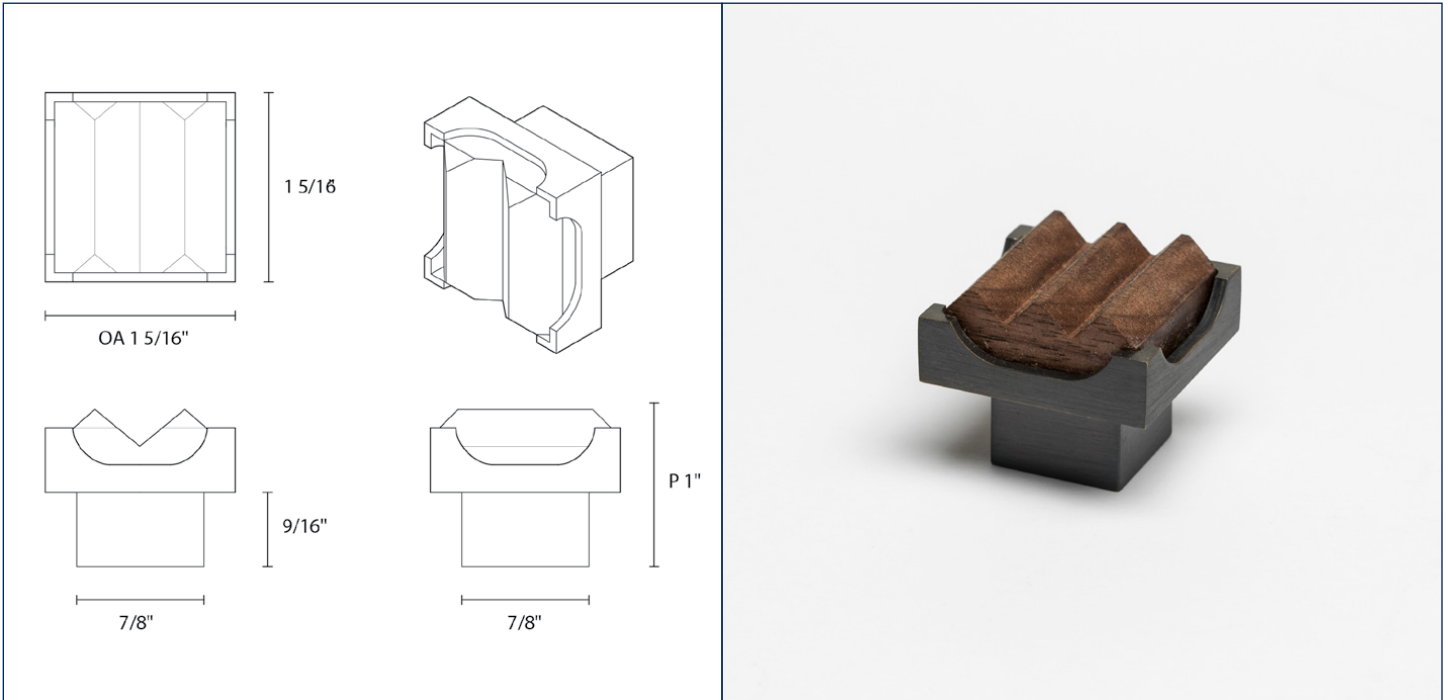

Est. 1836

HOLLAND & SHERRY

INTERIORS

[DLV HARDWARE] SAWTOOTH KNOB • DEHW2101

Composition

Solid brass with wooden or baked enamel accent

Width
1 1/4"

Center to Center
1 1/2"

Minimum Order
4 pieces

Lead Time
4-6 weeks

Made in
NYC

Metal finishes include satin brass, satin nickel, gunmetal, or antique bronze. Accent finishes include oak, walnut, wenge, or baked enamel.

Finish shown: gunmetal with walnut.