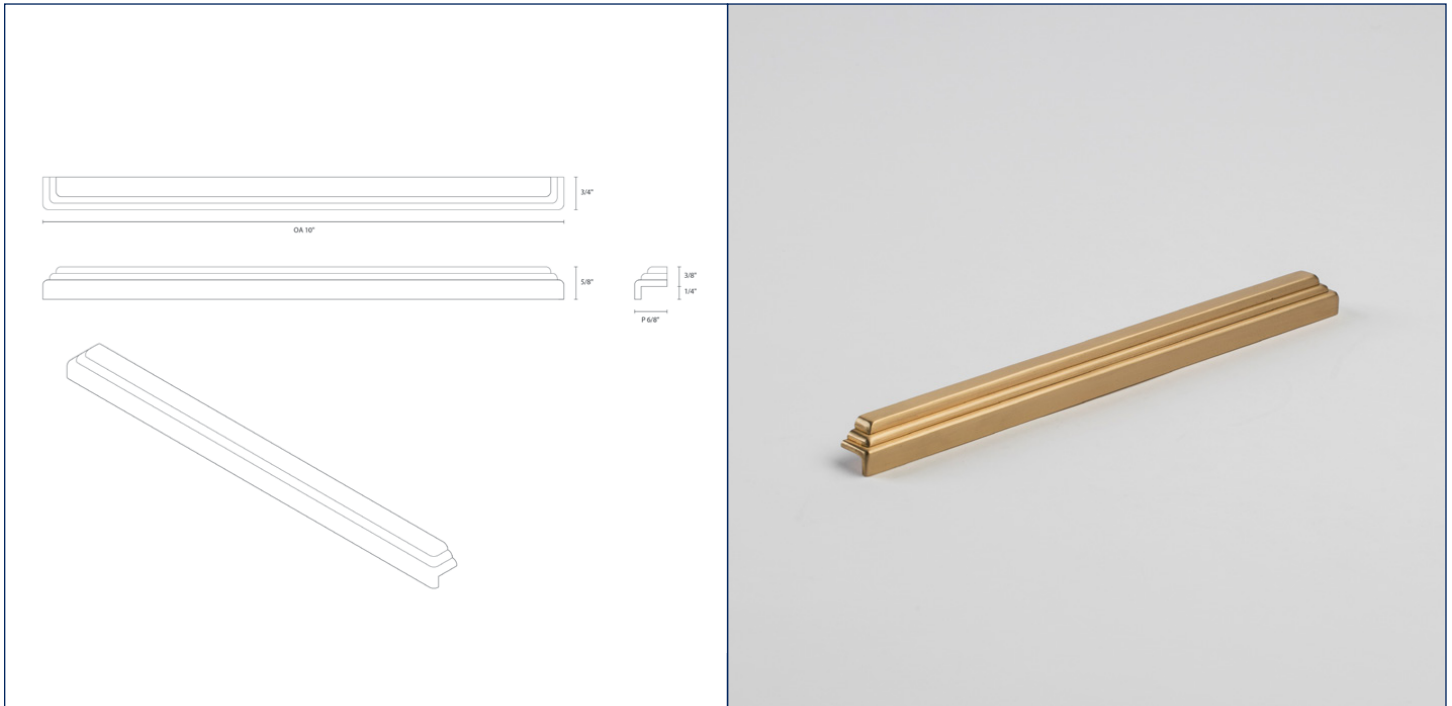

Est. 1836

HOLLAND & SHERRY

INTERIORS

[DLV HARDWARE] RAVEL L • DEHW2143

*Composition*  
Solid brass

*Width*  
10"

*Center to Center*  
7"

*Minimum Order*  
4 pieces