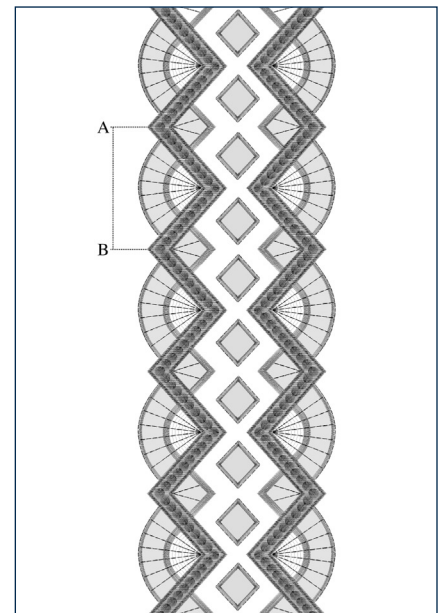

## CUSTOM EMBROIDERY II STATION ° DEO27

*Width:*  
6 1/4" (16 cm)

*Repeat from A to B:*  
4" (10 cm)

*Note:*  
---