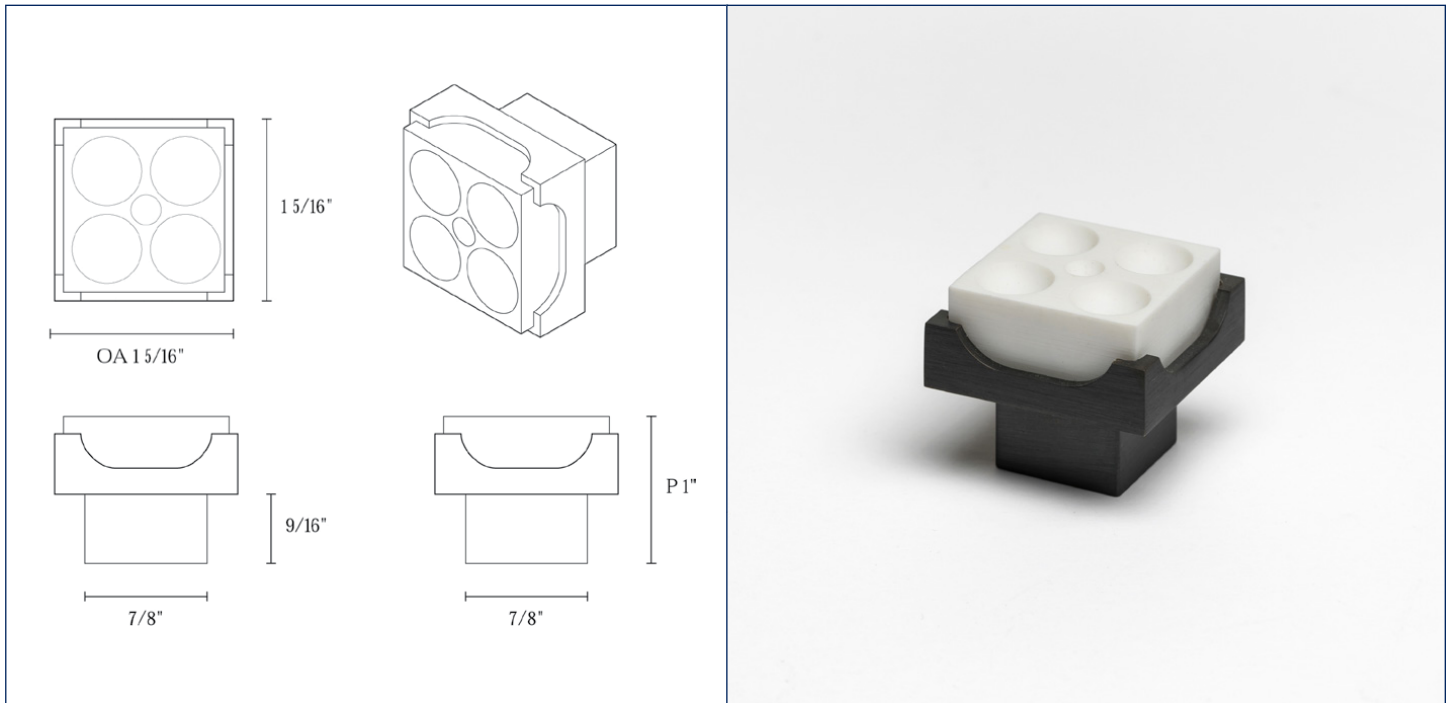

Est. 1836

HOLLAND & SHERRY

INTERIORS

[DLV HARDWARE] OTHELLO KNOB • DEHW2111

Composition

Solid brass with wooden or baked enamel accent

Width

1¹/₄"

Center to Center

1¹/₂"

Minimum Order

4 pieces

Lead Time

4-6 weeks

Made in

NYC