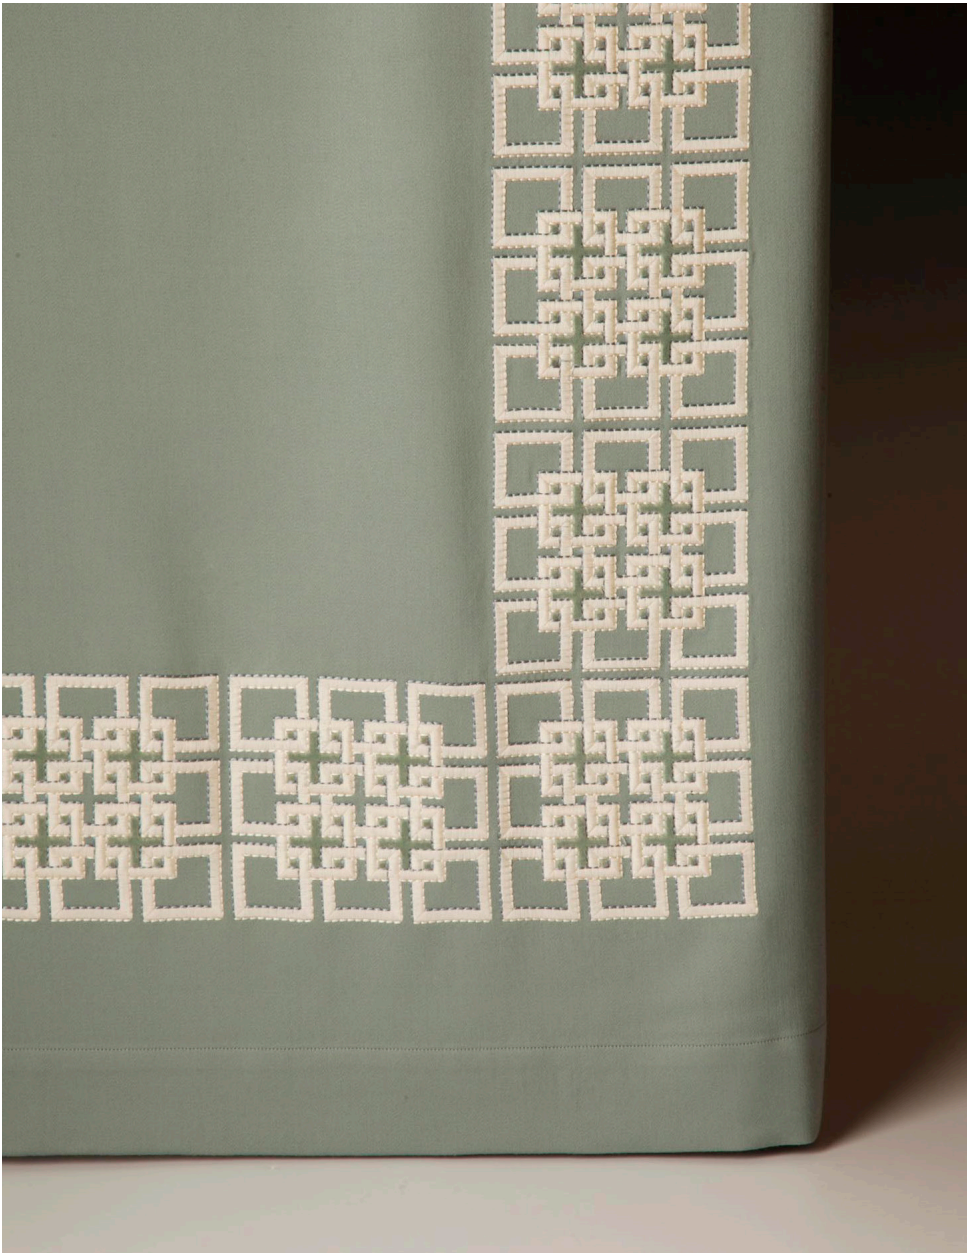

Est. 1836

HOLLAND & SHERRY

INTERIORS

CUSTOM EMBROIDERY II KLOSTRA ° DEO17

Width:
6 1/4" (15.8 cm)

Repeat from A to B:
6 1/2" (16.5 cm)

Note:
Available w/ or w/o applique