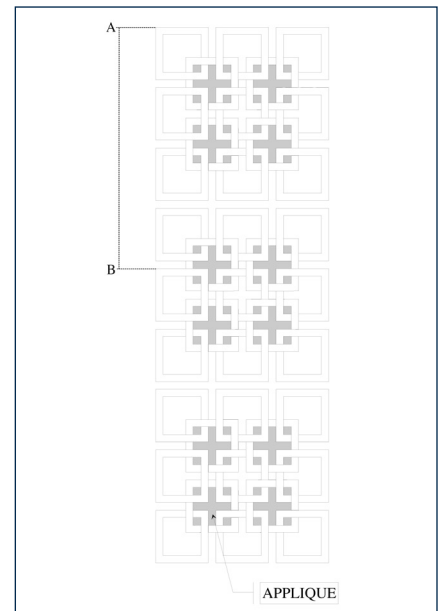

Est. 1836

HOLLAND & SHERRY

INTERIORS

CUSTOM EMBROIDERY II KLOSTRA ° DEO17

Width:
6 1/4" (15.8 cm)

Repeat from A to B:
6 1/2" (16.5 cm)

Note:
Available w/ or w/o applique