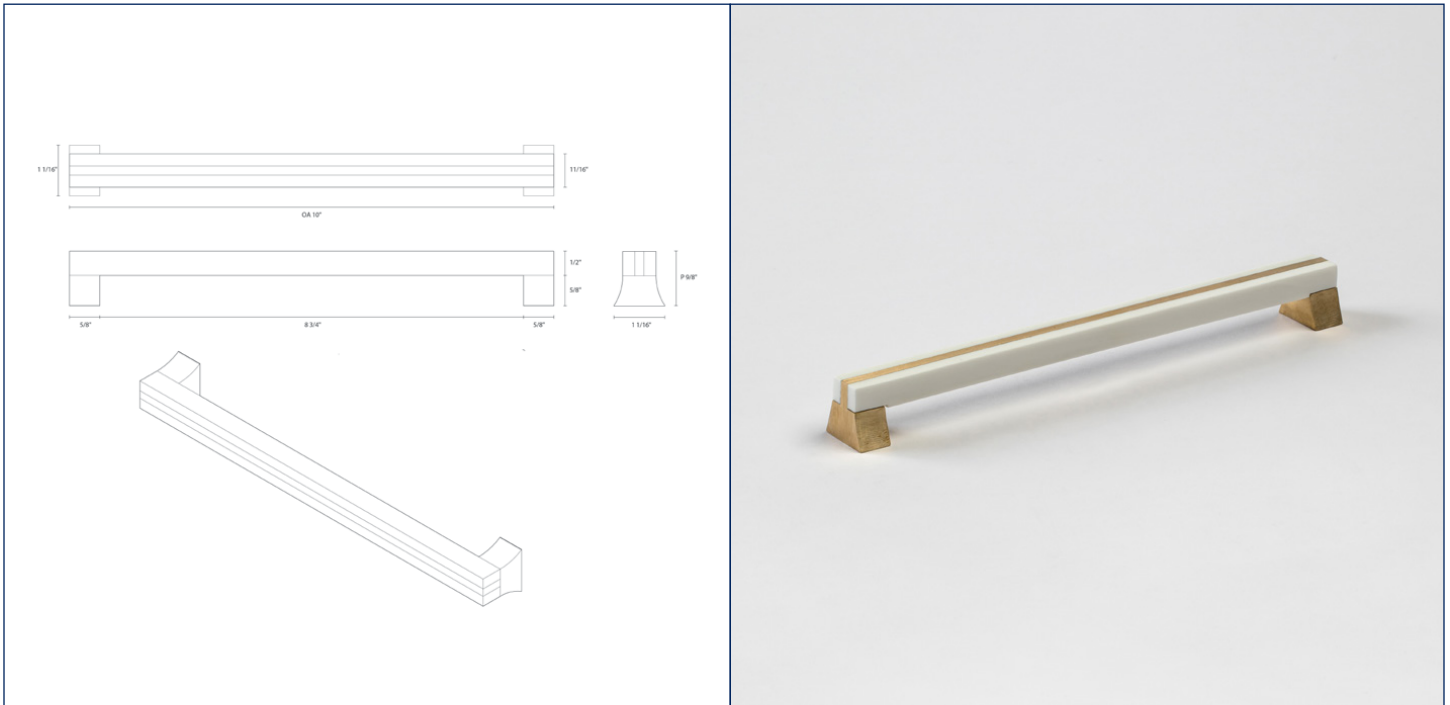

Est. 1836

HOLLAND & SHERRY

INTERIORS

[DLV HARDWARE] MONK L • DEHW2133

Composition

Solid brass with wooden or baked enamel accent

Width
10"

Center to Center
9³/₈"

Minimum Order
4 pieces

Lead Time
4-6 weeks

Made in
NYC

Metal finishes include satin brass, satin nickel, gunmetal, or antique bronze. Accent finishes include oak, walnut, wenge, or baked enamel.

Finish shown: satin brass with baked enamel.