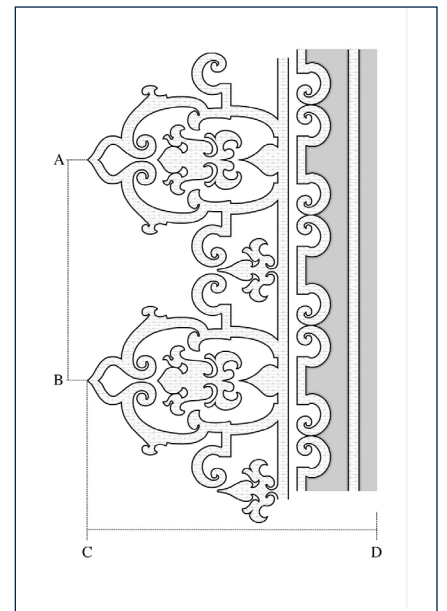

Est. 1836

HOLLAND & SHERRY

INTERIORS

CUSTOM EMBROIDERY || COLONA ° DE058

Width:

Repeat from A to B:
10 7/8" (27.5 cm)

Repeat from C to D:
14 1/4" (36 cm)