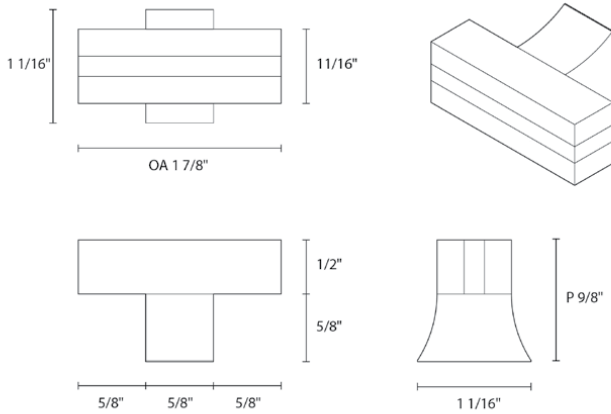

Est. 1836

HOLLAND & SHERRY

INTERIORS

[DLV HARDWARE] MONK TOGGLE • DEHW2131

Composition

Solid brass with wooden or baked enamel accent

Width
1⁷/₈”

Center to Center
n/a