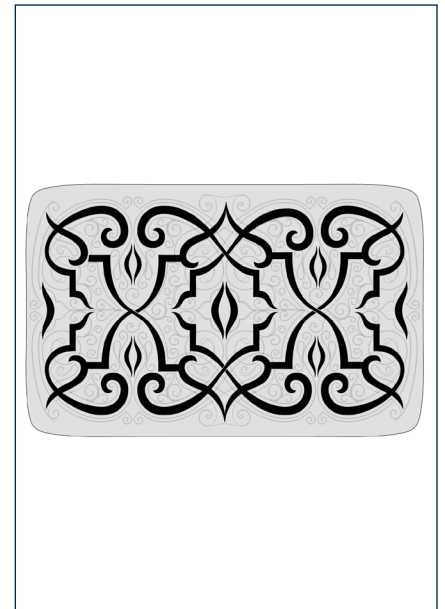

# HOLLAND & SHERRY

INTERIORS

*Composition:*  
DE 072 Lorenzo

Base : DE12558  
Silk Matka - Raffle

## EMBROIDERED PILLOW || LORENZO TUFTING • EMB1952

*Size:*  
22" x 14"

*Style:*  
6 "Straw"

*Note:*  
Available in other colorways