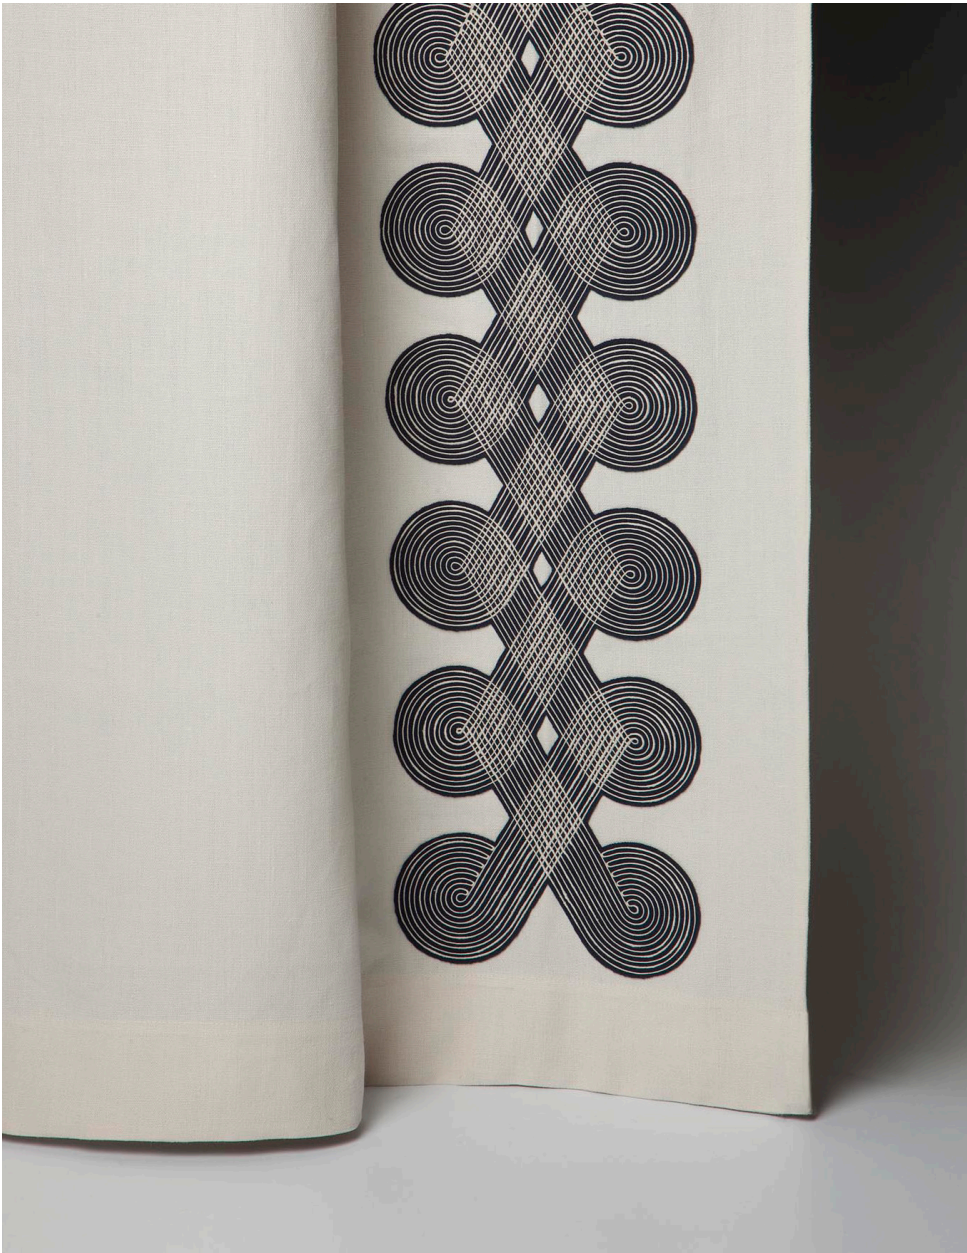

Est. 1836

HOLLAND & SHERRY

INTERIORS

CUSTOM EMBROIDERY || SABRINA APPLIQUE • DEO29A

Width:
8" (20 cm)

Repeat from A to B:
4 3/8" (11 cm)

Note:
