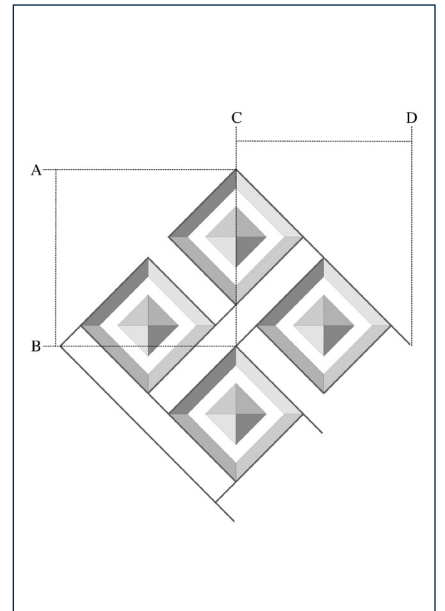

Est. 1836

HOLLAND & SHERRY

INTERIORS

CUSTOM EMBROIDERY || COBRA ° DE006

Width:

Repeat from A to B:
3" (7.5 cm)

Repeat from C to D:
3" (7.5 cm)