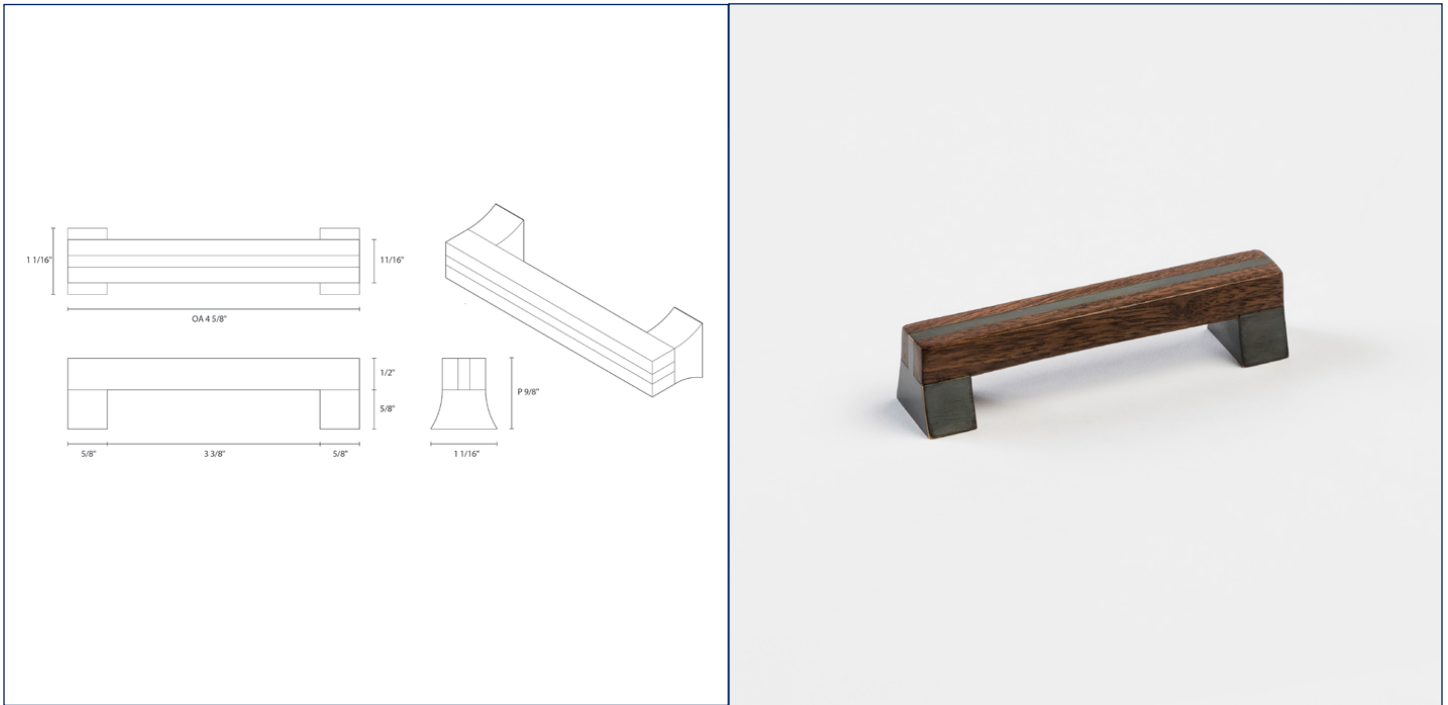

Est. 1836

HOLLAND & SHERRY

INTERIORS

[DLV HARDWARE] MONK S • DEHW2132

Composition

Solid brass with wooden or baked enamel accent

Width
4^{5/8}''

Center to Center
4''