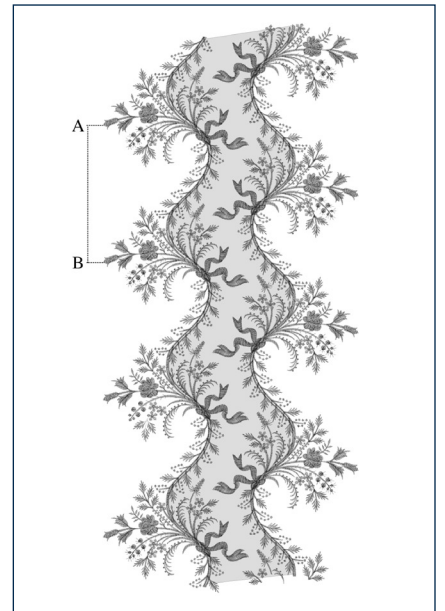

Est. 1836

HOLLAND & SHERRY

INTERIORS

CUSTOM EMBROIDERY || TRIANON ° DEO32

Width:
10 3/4" (27.5 cm)

Repeat from A to B:
3 3/8" (8.5 cm)

Note:
