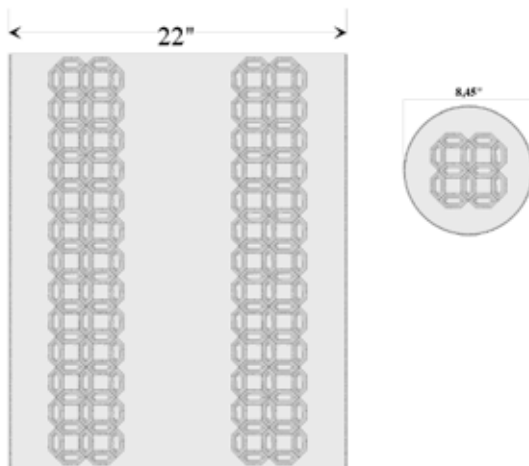

RAVIOLI BOLSTER (w/ velvet applique)

22"