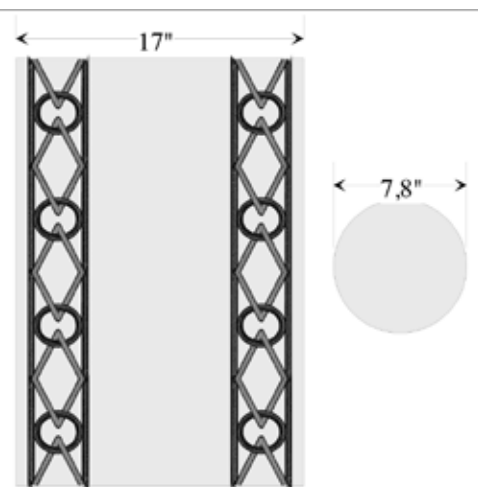

**ALASKA PANEL**

22" X 22"

**DE074P**

**ALMA PANEL (thread)**

22" X 22"

**DE046P**

**ALMA PANEL (applique)**

22" X 22"

**DE046PA**

**ALMA BOLSTER**

17"

**DE046PB**

**ANNA PANEL** (*thread*)

22" X 22"

DE03IP

**ANNA LUMBAR PANEL**

22" X 14"

DE03IPL

**ASAKA LUMBAR PANEL**

22" X 14"

DE035PL (*single color*) | DE035MPL (*multi color*)

**BAIA LUMBAR PANEL**

22" X 14"

DE082PL