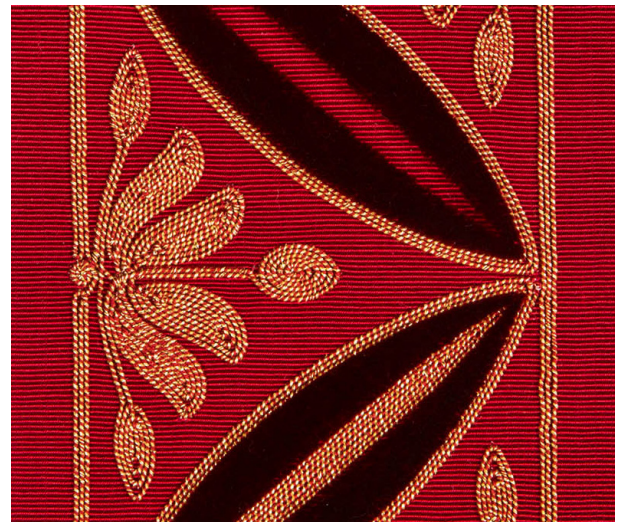

Est. 1836

HOLLAND & SHERRY

INTERIORS

EMBTR062
Ice

EMBTR063
Carmin

ADORNED TRIM COLLECTION || REGINA

Width / Base Material:
4.25" / Gros Grain (cotton blend)

Sold in 4 yd (3.66 m) length units
Min. order is 4 yds (1 unit)