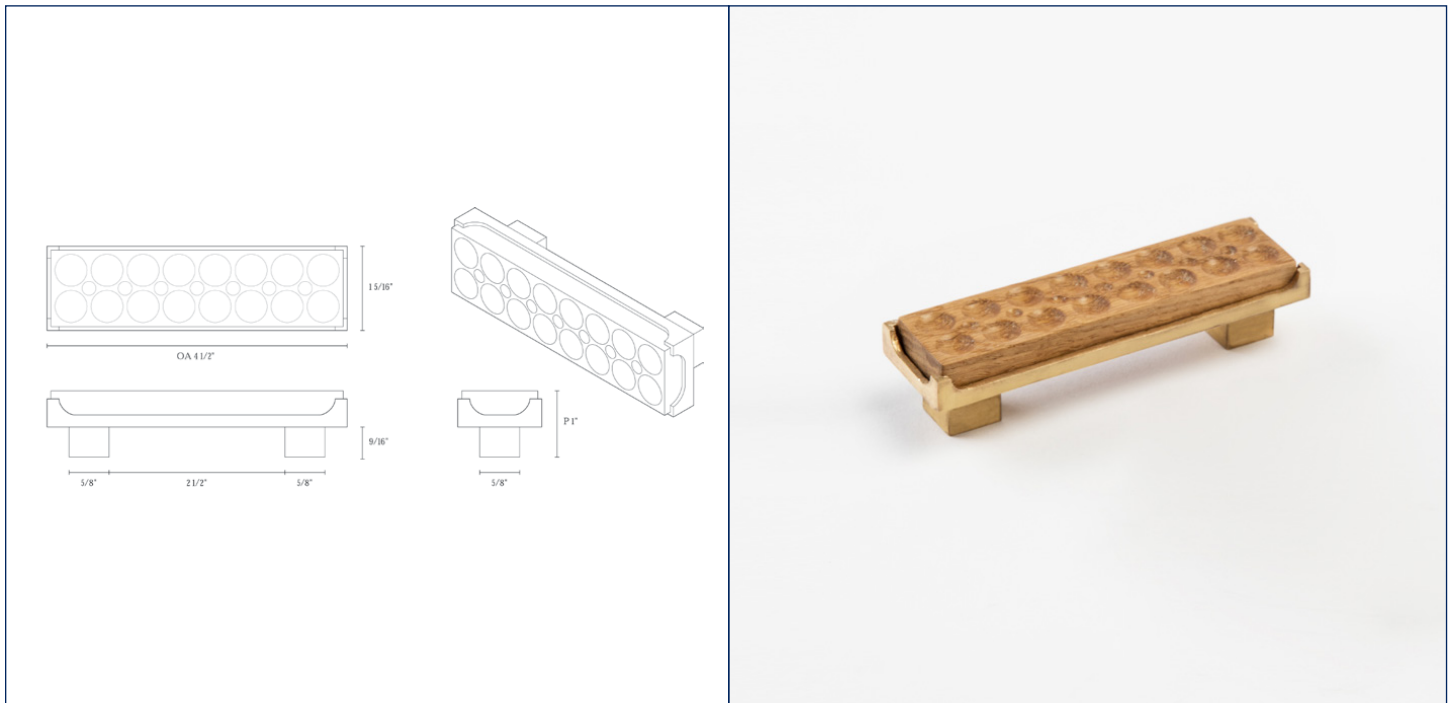

Est. 1836

HOLLAND & SHERRY

INTERIORS

[DLV HARDWARE] OTHELLO S • DEHW2113

Composition

Solid brass with wooden or baked enamel accent

Width
4 1/2"

Center to Center
3 1/8"

Minimum Order
4 pieces

Lead Time
4-6 weeks

Made in
NYC

Metal finishes include satin brass, satin nickel, gunmetal, or antique bronze. Accent finishes include oak, walnut, wenge, or baked enamel.

Finish shown: satin brass with oak.