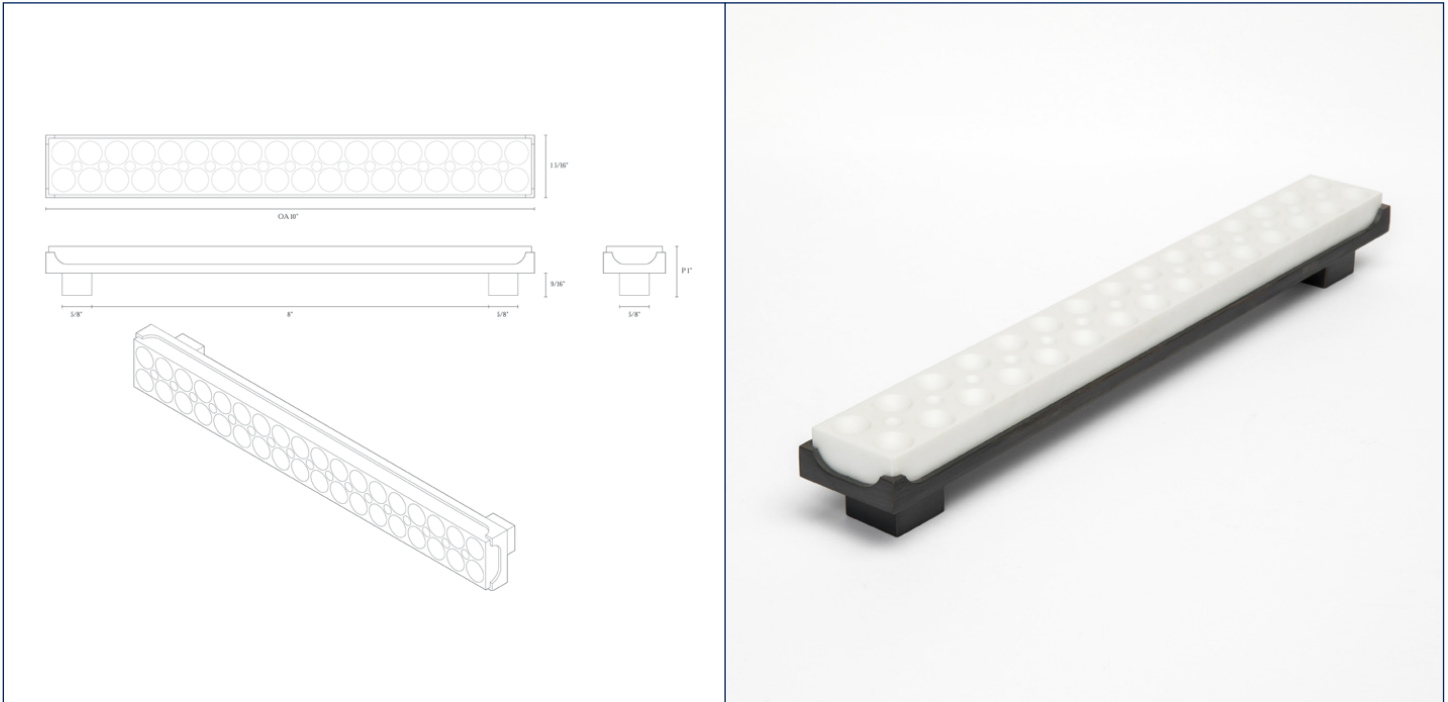

Est. 1836

HOLLAND & SHERRY

INTERIORS

[DLV HARDWARE] OTHELLO L • DEHW2114

Composition

Solid brass with wooden or baked enamel accent

Width
10"

Center to Center
8^{5/8}"

Minimum Order
4 pieces

Lead Time
4-6 weeks

Made in
NYC

Metal finishes include satin brass, satin nickel, gunmetal, or antique bronze. Accent finishes include oak, walnut, wenge, or baked enamel.

Finish shown: gunmetal with baked enamel.