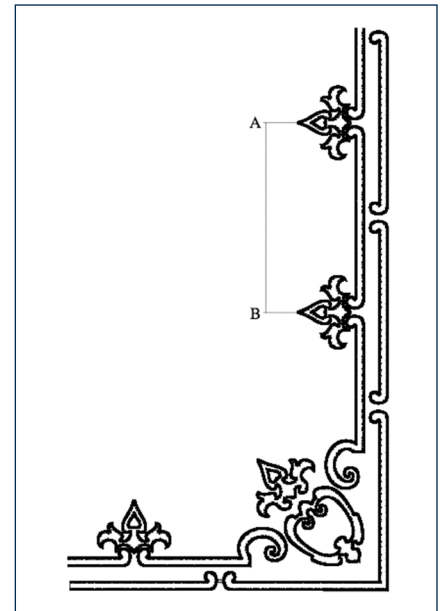

Est. 1836

HOLLAND & SHERRY

INTERIORS

CUSTOM EMBROIDERY || SCALA ° DEO51

Width:
6 3/8" (23.8 cm)

Repeat from A to B:
19 1/2" (49.5 cm)

Note:
