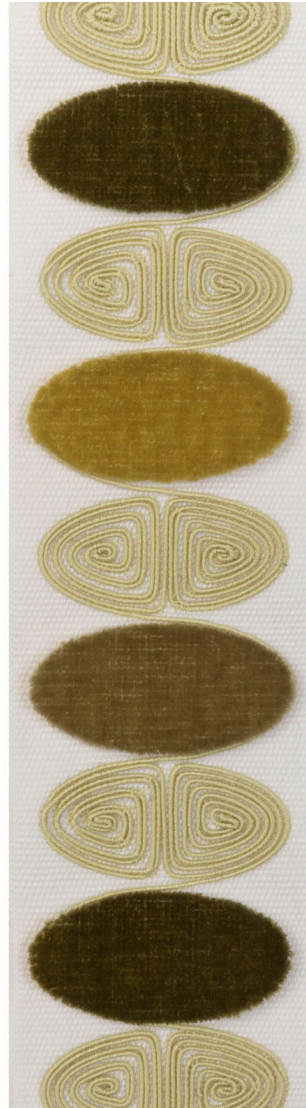

Est. 1836

## ADORNED TRIM COLLECTION || OLYMPIA • EMBTR144

*Width / Base Material:*  
2" (5cm) / Melange Wool Tape / Grosgrain  
(Cotton Blend)

Sold in 4 yd (3.66 m) length units  
Min. order is 4 yds (1 unit)

*Color:*  
Seaweed

Note: available in other  
colorways