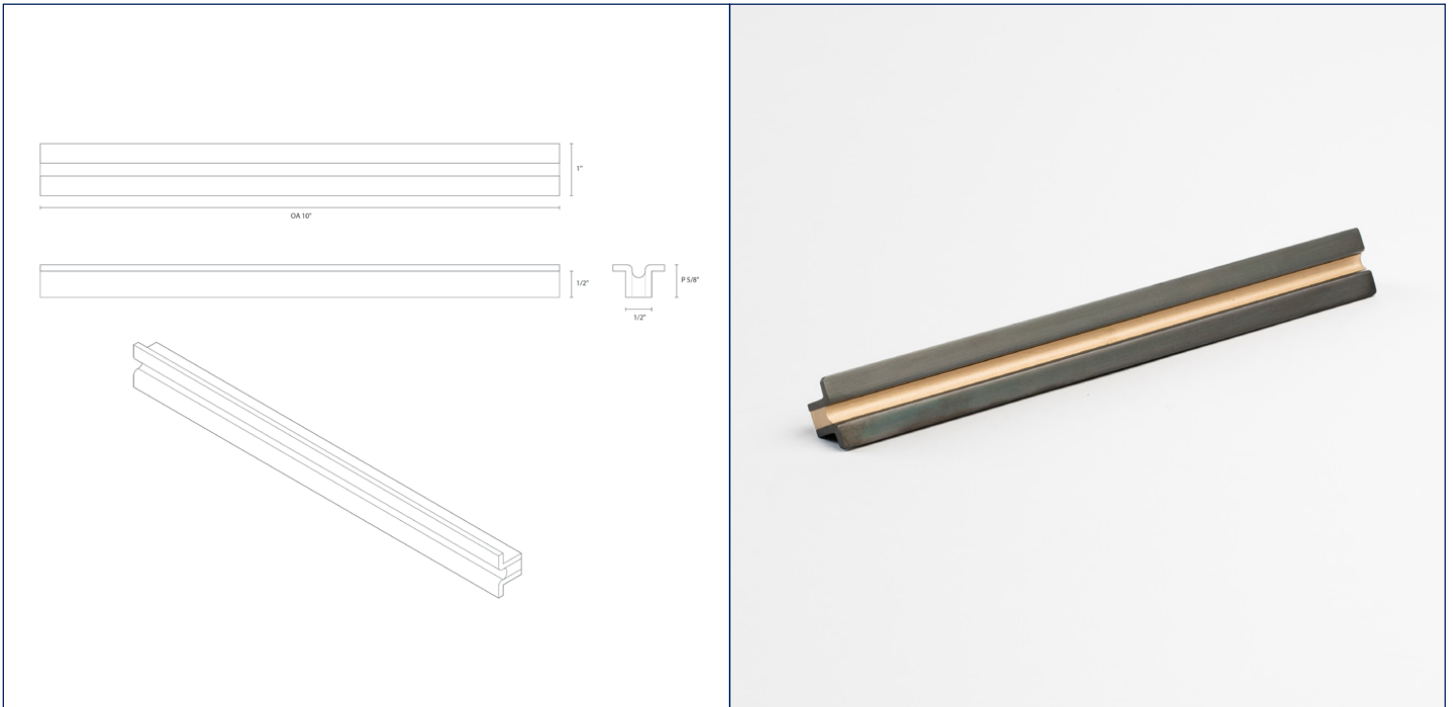

## [DLV HARDWARE] OBERYN L • DEHW2153

*Composition*  
Solid brass

*Width*  
10"

*Center to Center*  
7"

*Minimum Order*  
4 pieces

*Lead Time*  
4-6 weeks

*Made in*  
NYC

*Metal finishes include satin brass, satin nickel, gunmetal, antique bronze, or any combination thereof.*

*Finish shown: gunmetal with satin brass center.*