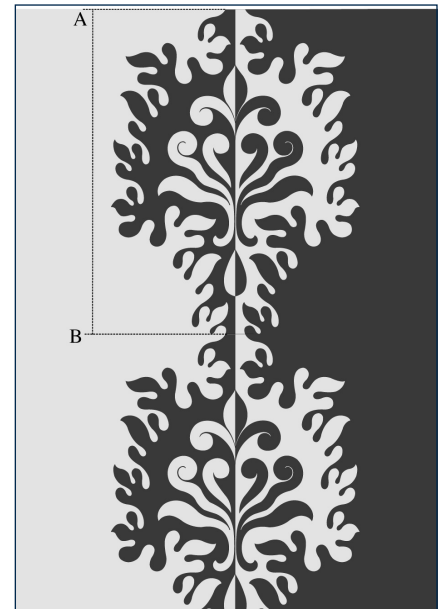

Est. 1836

HOLLAND & SHERRY

INTERIORS

CUSTOM EMBROIDERY || JAVA • DEO36

Width:
8 5/8" (21.7 cm)

Repeat from A to B:
10 3/4" (27.5 cm)

Note:
