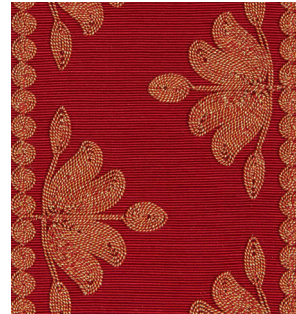

# HOLLAND & SHERRY

INTERIORS

EMBTRO07  
*Carmin*

EMBTRO08  
*Gold*

EMBTRO09  
*Beige*

EMBTRO10  
*Antique Gold*

EMBTRO11  
*Ice*

## ADORNED TRIM COLLECTION || ADRIANA

*Width / Base Material:*  
4.25" / Gros Grain (cotton blend)

Sold in 4 yd (3.66 m) length units  
Min. order is 4 yds (1 unit)