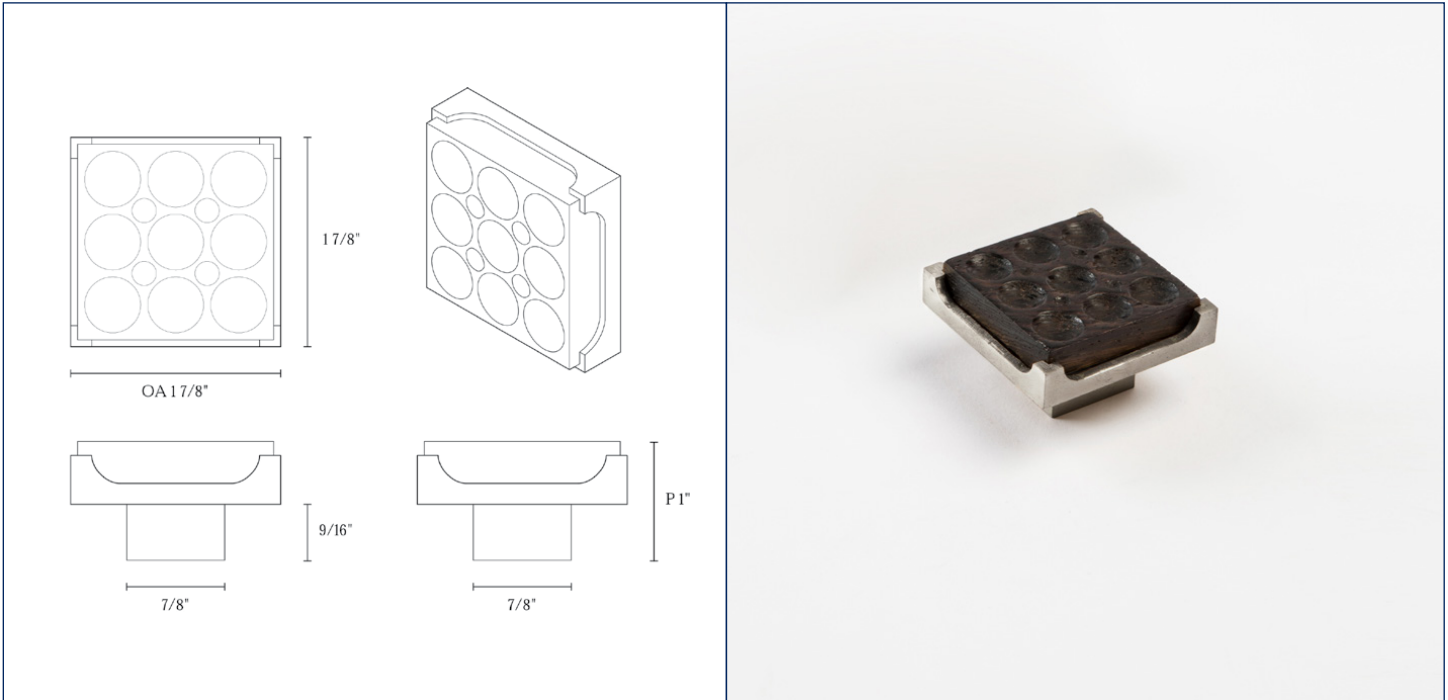

Est. 1836

HOLLAND & SHERRY

INTERIORS

[DLV HARDWARE] OTHELLO TOGGLE • DEHW2112

*Composition*

Solid brass with wooden or baked enamel accent

*Width*  
1 7/8"

*Center to Center*  
1"

*Finish shown: satin nickel with wenge.*