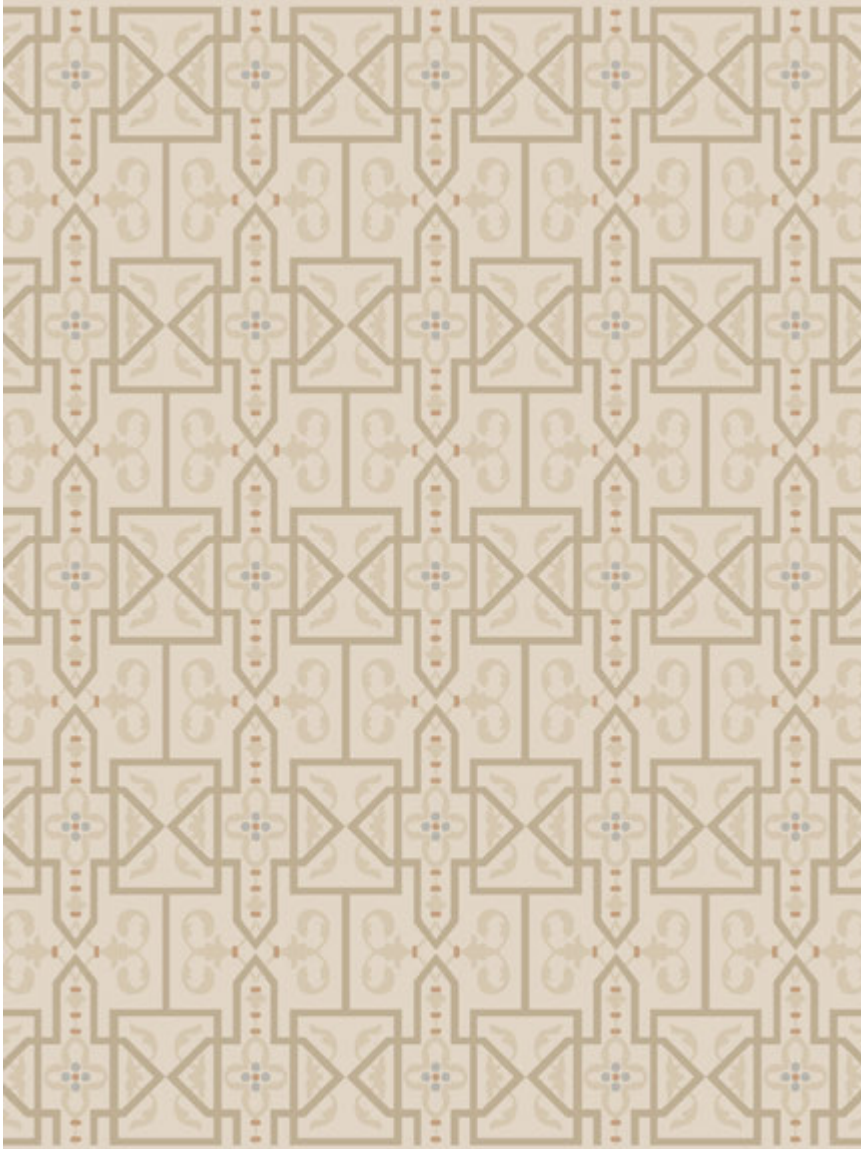

Est. 1836

HOLLAND & SHERRY

INTERIORS

RUGS || [CORA]

*Dimensions:
9'0" W X 12'0" L*

*Quality:
100 Knot*

*Content:
100% Wool*

*HS CODE:
HSCKC001*