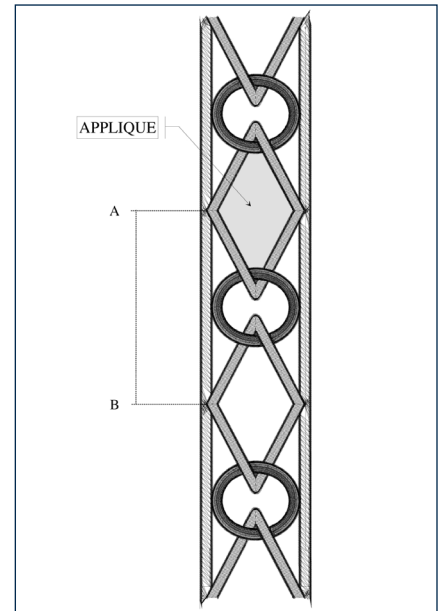

Est. 1836

HOLLAND & SHERRY

INTERIORS

CUSTOM EMBROIDERY || ALMA • DE046

Width:
3 5/8" (9 cm)

Repeat from A to B:
6 1/4" (16 cm)

Note:
Available w/ or w/o Applique