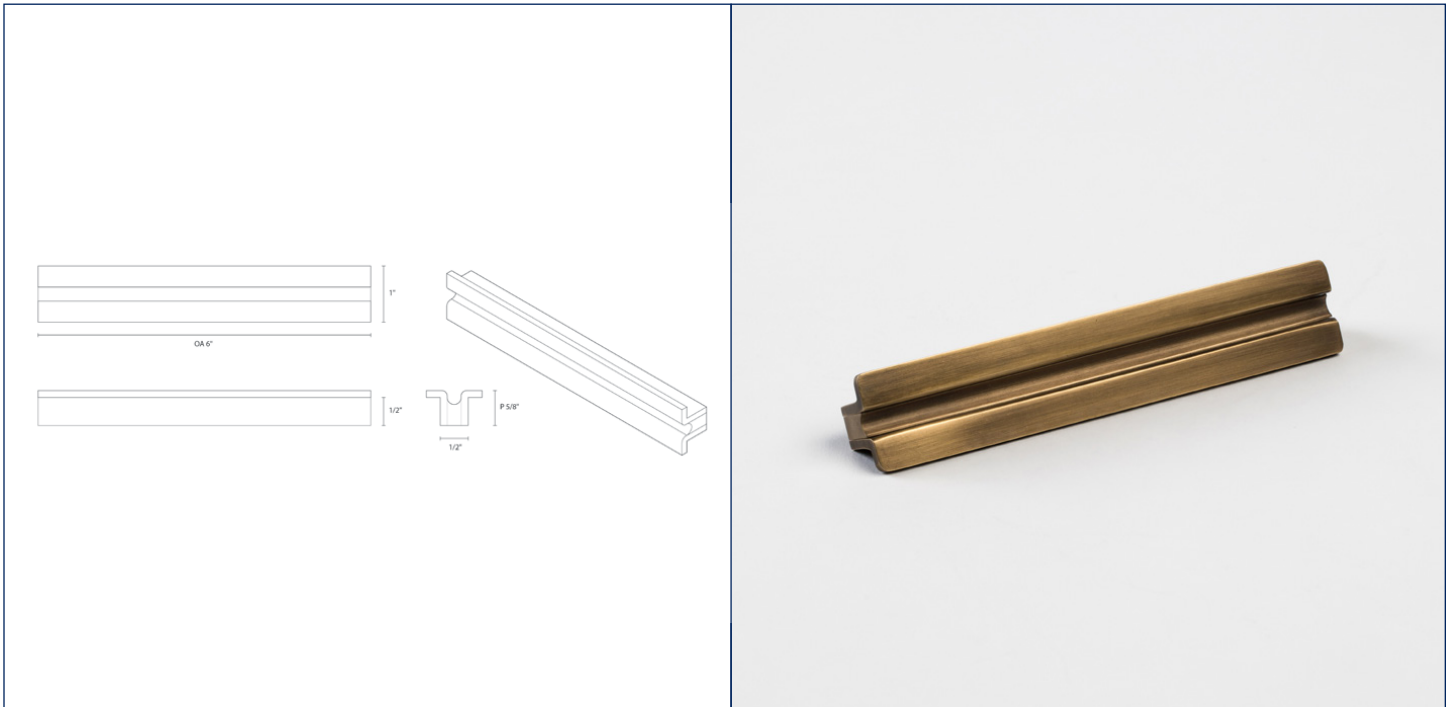

Est. 1836

HOLLAND & SHERRY

INTERIORS

[DLV HARDWARE] OBERYN S • DEHW2152

*Composition*  
Solid brass

*Width*  
6"

*Center to Center*  
3"

*Minimum Order*  
4 pieces

*Lead Time*  
4-6 weeks

*Made in*  
NYC

*Metal finishes include satin brass, satin nickel, gunmetal, antique bronze, or any combination thereof.*

*Finish shown: antique bronze.*