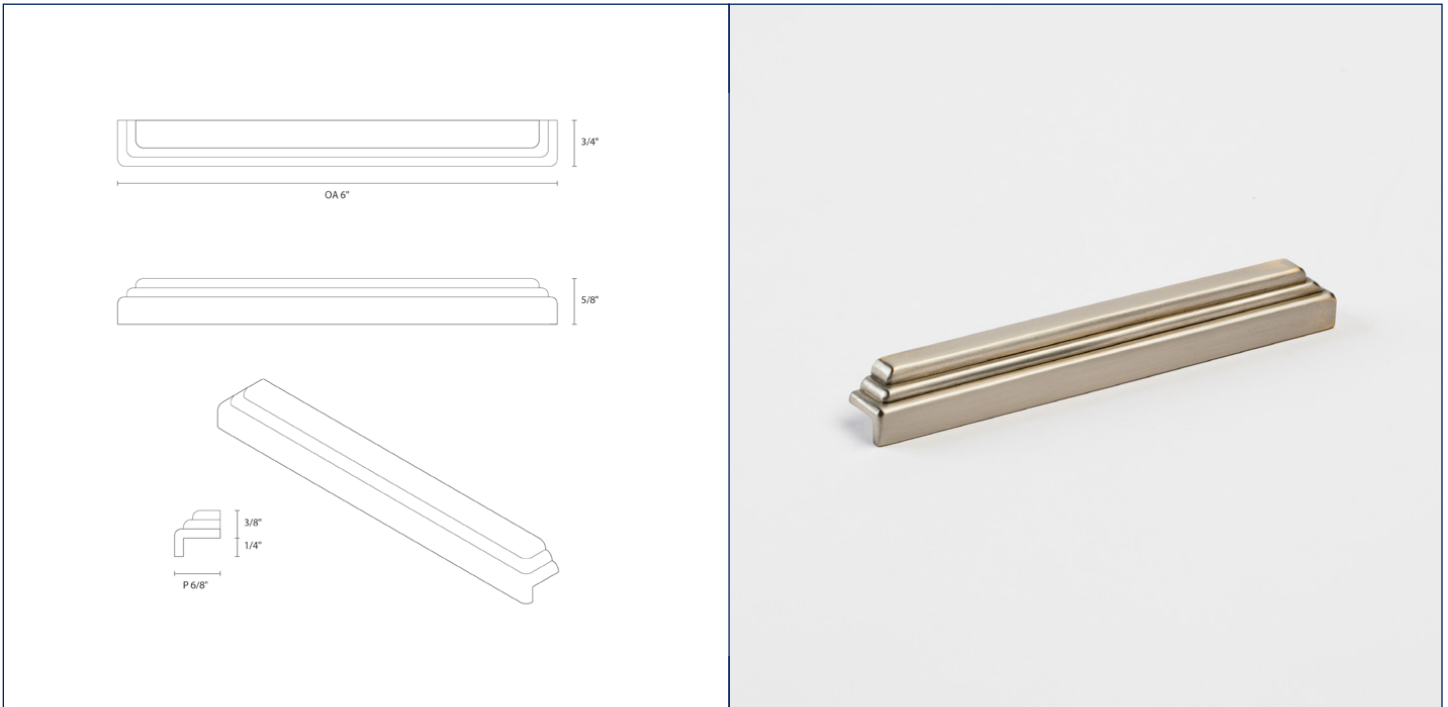

Est. 1836

HOLLAND & SHERRY

INTERIORS

[DLV HARDWARE] RAVEL S • DEHW2142

*Composition*  
Solid brass

*Width*  
6"

*Center to Center*  
3"

*Minimum Order*  
4 pieces

*Lead Time*  
4-6 weeks

*Made in*  
NYC

*Metal finishes include satin brass, satin nickel, gunmetal, antique bronze, or any combination thereof.*

*Finish shown: satin nickel.*