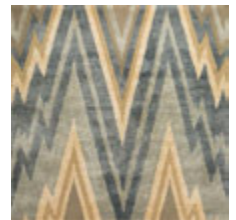

Est. 1836

HOLLAND & SHERRY

INTERIORS

RUGS || [FLAMESTITCH]

Dimensions:
9'0" W X 12'0" L

Quality:
100 Knot

Content:
50% Wool, 50% Silk

HS CODE:
HS0030