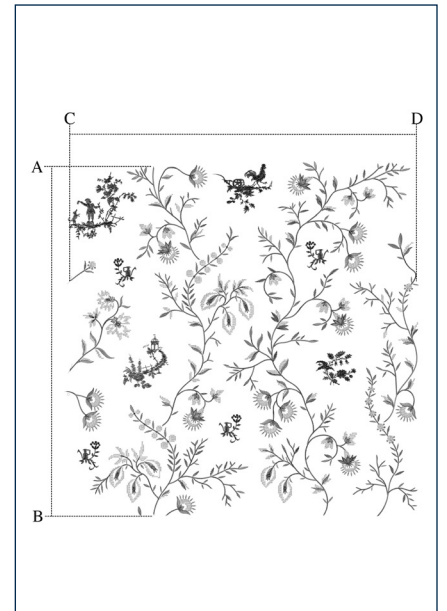

## CUSTOM EMBROIDERY II FALBALA ° DEO34

Width:  
---

Repeat from A to B:  
23 5/8" (60 cm)

Repeat from C to D:  
23 5/8 (60 cm)