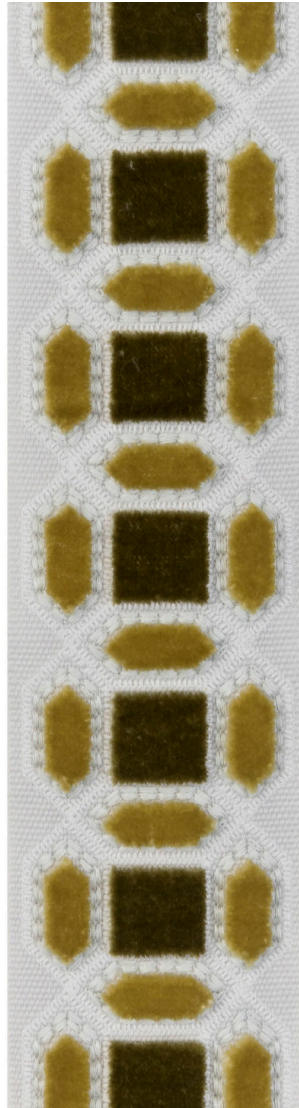

Est. 1836

HOLLAND & SHERRY

INTERIORS

ADORNED TRIM COLLECTION || MINI RAVIOLI • EMBTR135

Width / Base Material:
2" (5cm) / Melange Wool Tape / Grosgrain
(Cotton Blend)

Sold in 4 yd (3.66 m) length units
Min. order is 4 yds (1 unit)

Color:
Absynthe

Note: available in other
colorways