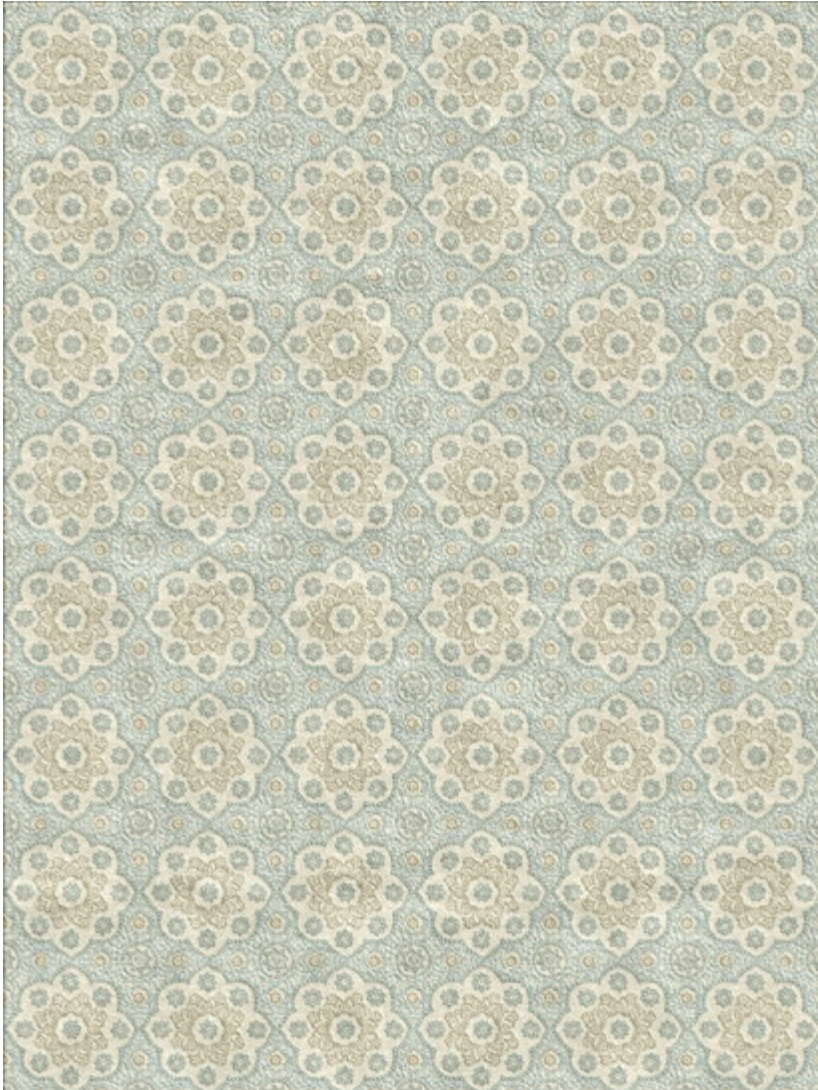

Est. 1836

HOLLAND & SHERRY

INTERIORS

RUGS || [SEVILLE MEDALLION]

*Dimensions:
9'0" W X 12'0" L*

*Quality:
Soumak*

*Content:
100% Wool*

*HS CODE:
HSGP10*