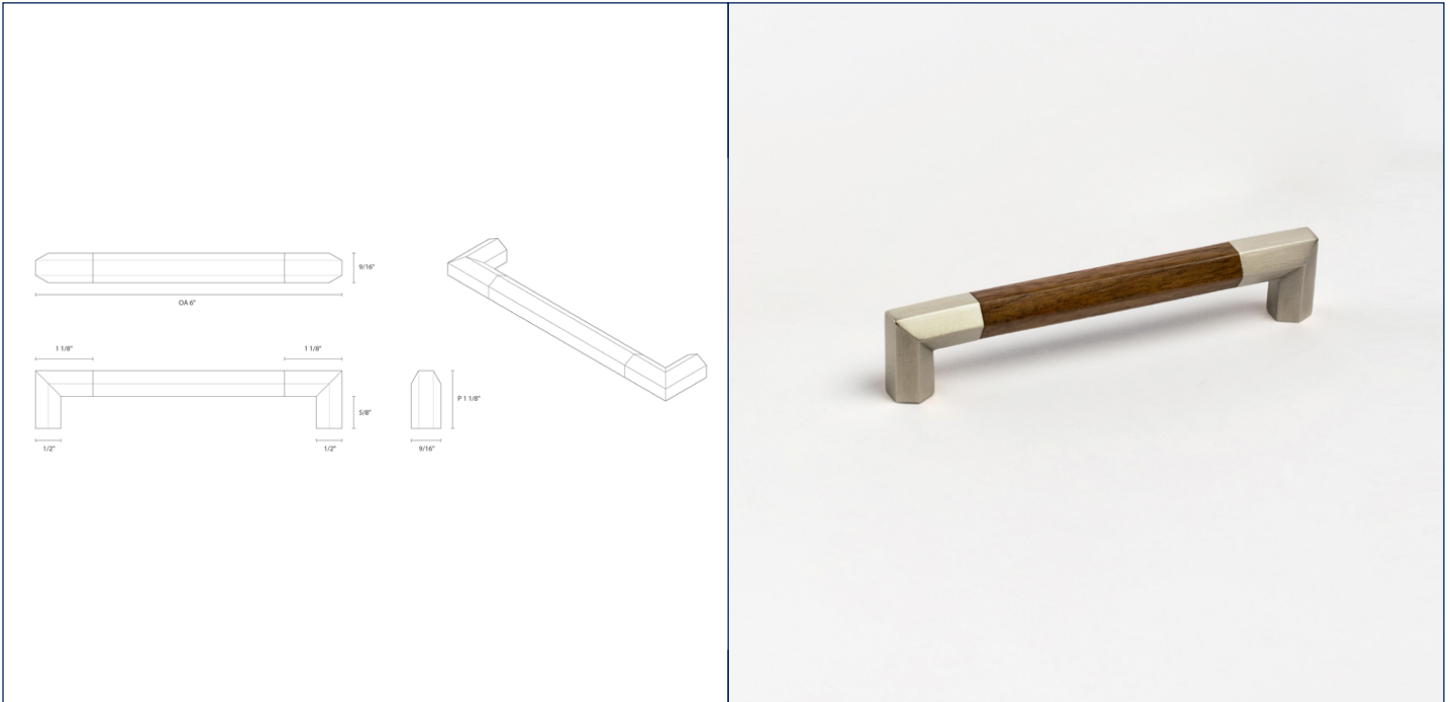

Est. 1836

HOLLAND & SHERRY

INTERIORS

[DLV HARDWARE] PRINE S • DEHW2121

Composition

Solid brass with wooden or baked enamel accent

Width
6"

Center to Center
5 1/2"

Minimum Order
4 pieces

Lead Time
4-6 weeks

Made in
NYC

Metal finishes include satin brass, satin nickel, gunmetal, or antique bronze. Accent finishes include oak, walnut, wenge, or baked enamel. Length customizable.

Finish shown: satin nickel with walnut.