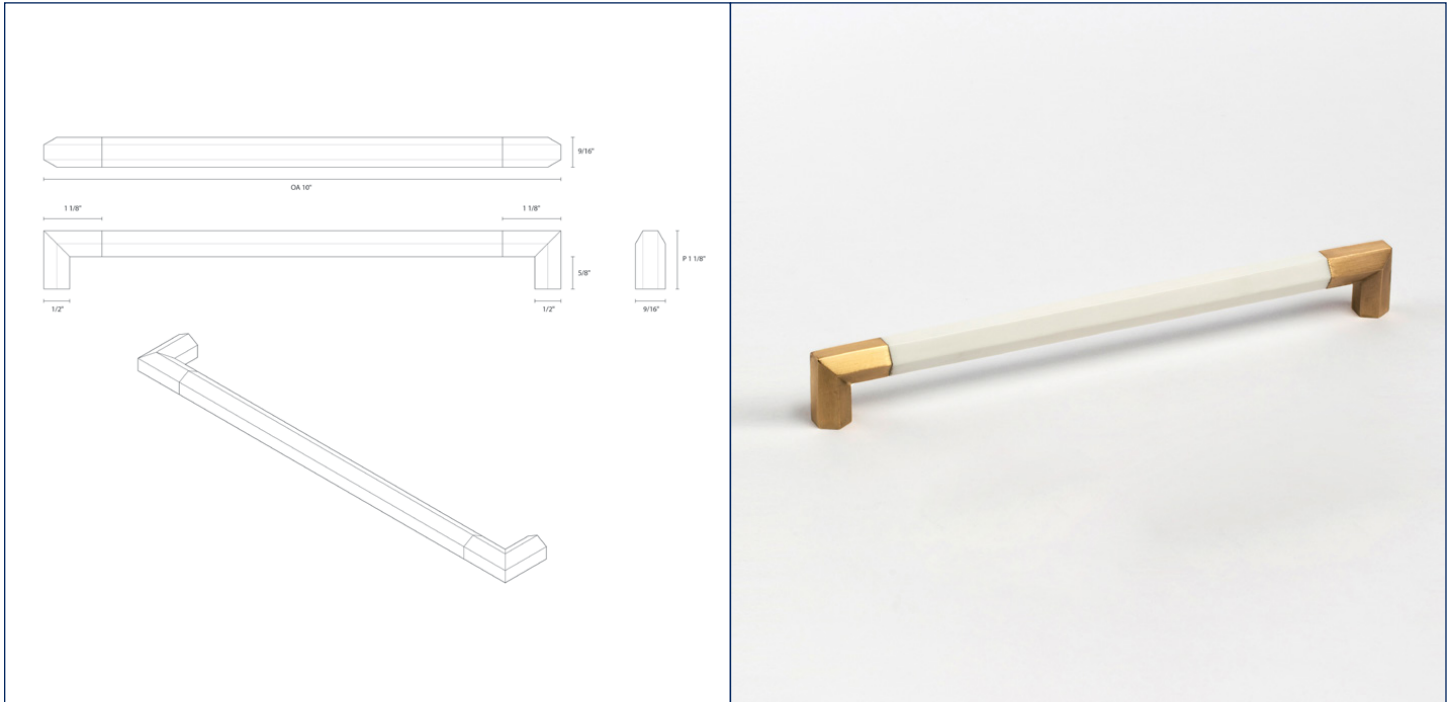

Est. 1836

HOLLAND & SHERRY

INTERIORS

[DLV HARDWARE] PRINE L • DEHW2122

*Composition*

Solid brass with wooden or baked enamel accent

*Width*  
10"

*Center to Center*  
9 1/2"

*Minimum Order*  
4 pieces

*Lead Time*  
4-6 weeks

*Made in*  
NYC

*Metal finishes include satin brass, satin nickel, gunmetal, or antique bronze. Accent finishes include oak, walnut, wenge, or baked enamel. Length customizable.*

*Finish shown: satin brass with baked enamel.*