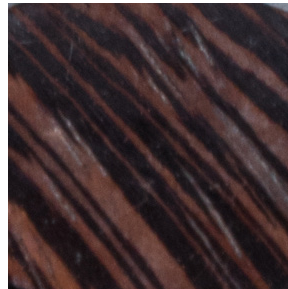

Est. 1836

HOLLAND & SHERRY

INTERIORS

DLV

NEW YORK

FINISH REFERENCE SHEET

METAL FINISHES:

Satin Brass

Satin Nickel

Gunmetal

Antique Bronze

ACCENT FINISHES:

Oak

Walnut

Wenge

Baked Enamel

Eggshell

Abalone