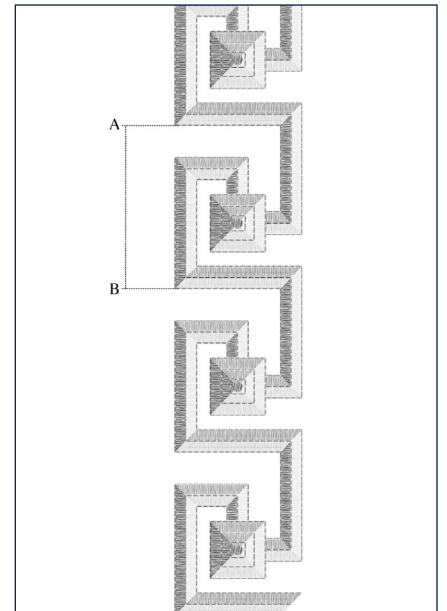

Est. 1836

HOLLAND & SHERRY

INTERIORS

CUSTOM EMBROIDERY || IRON GREEK ° DEO20

Width:
4 7/8" (12.3 cm)

Repeat from A to B:
3 7/8" (9.7 cm)

Note:
