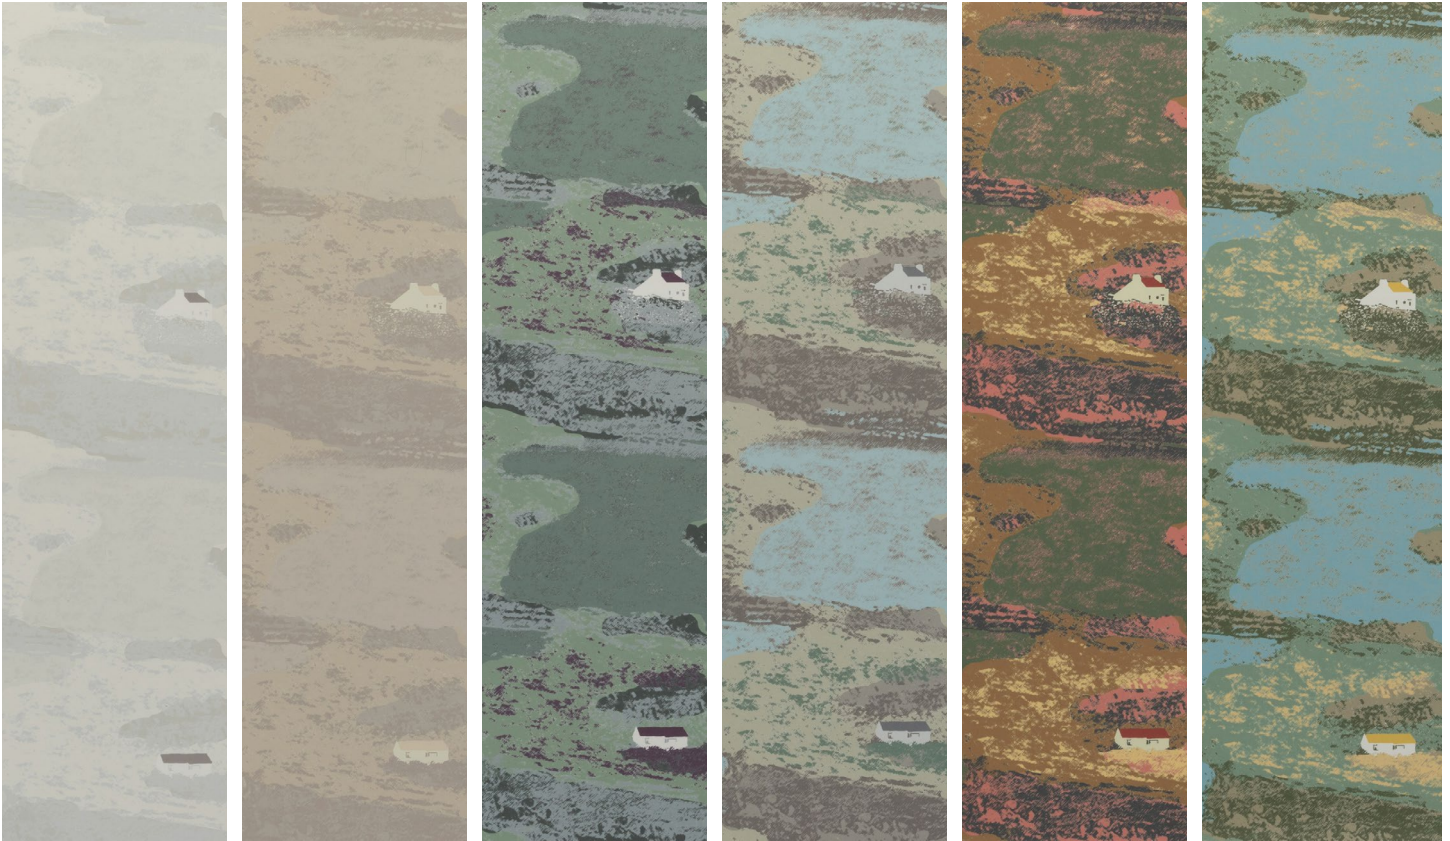

ISLE OF MULL (WP2901-WP2906)

ISLE OF MULL

- Composition: Digitally Printed Nonwoven Paper
- Width: 27" (69 cm) Trimmed
- Repeat: 20.2" V x 27" H
- Roll Size: Customizable up to 7 yards
- Minimum Order: 15 yards
- Lead Time: 4-6 weeks

Stocked, please confirm current availability.

DISCLAIMER

Our natural wallcoverings are handmade and small color and fiber variations may occur. These are not considered flaws but beautiful and inherent characteristics of the product.